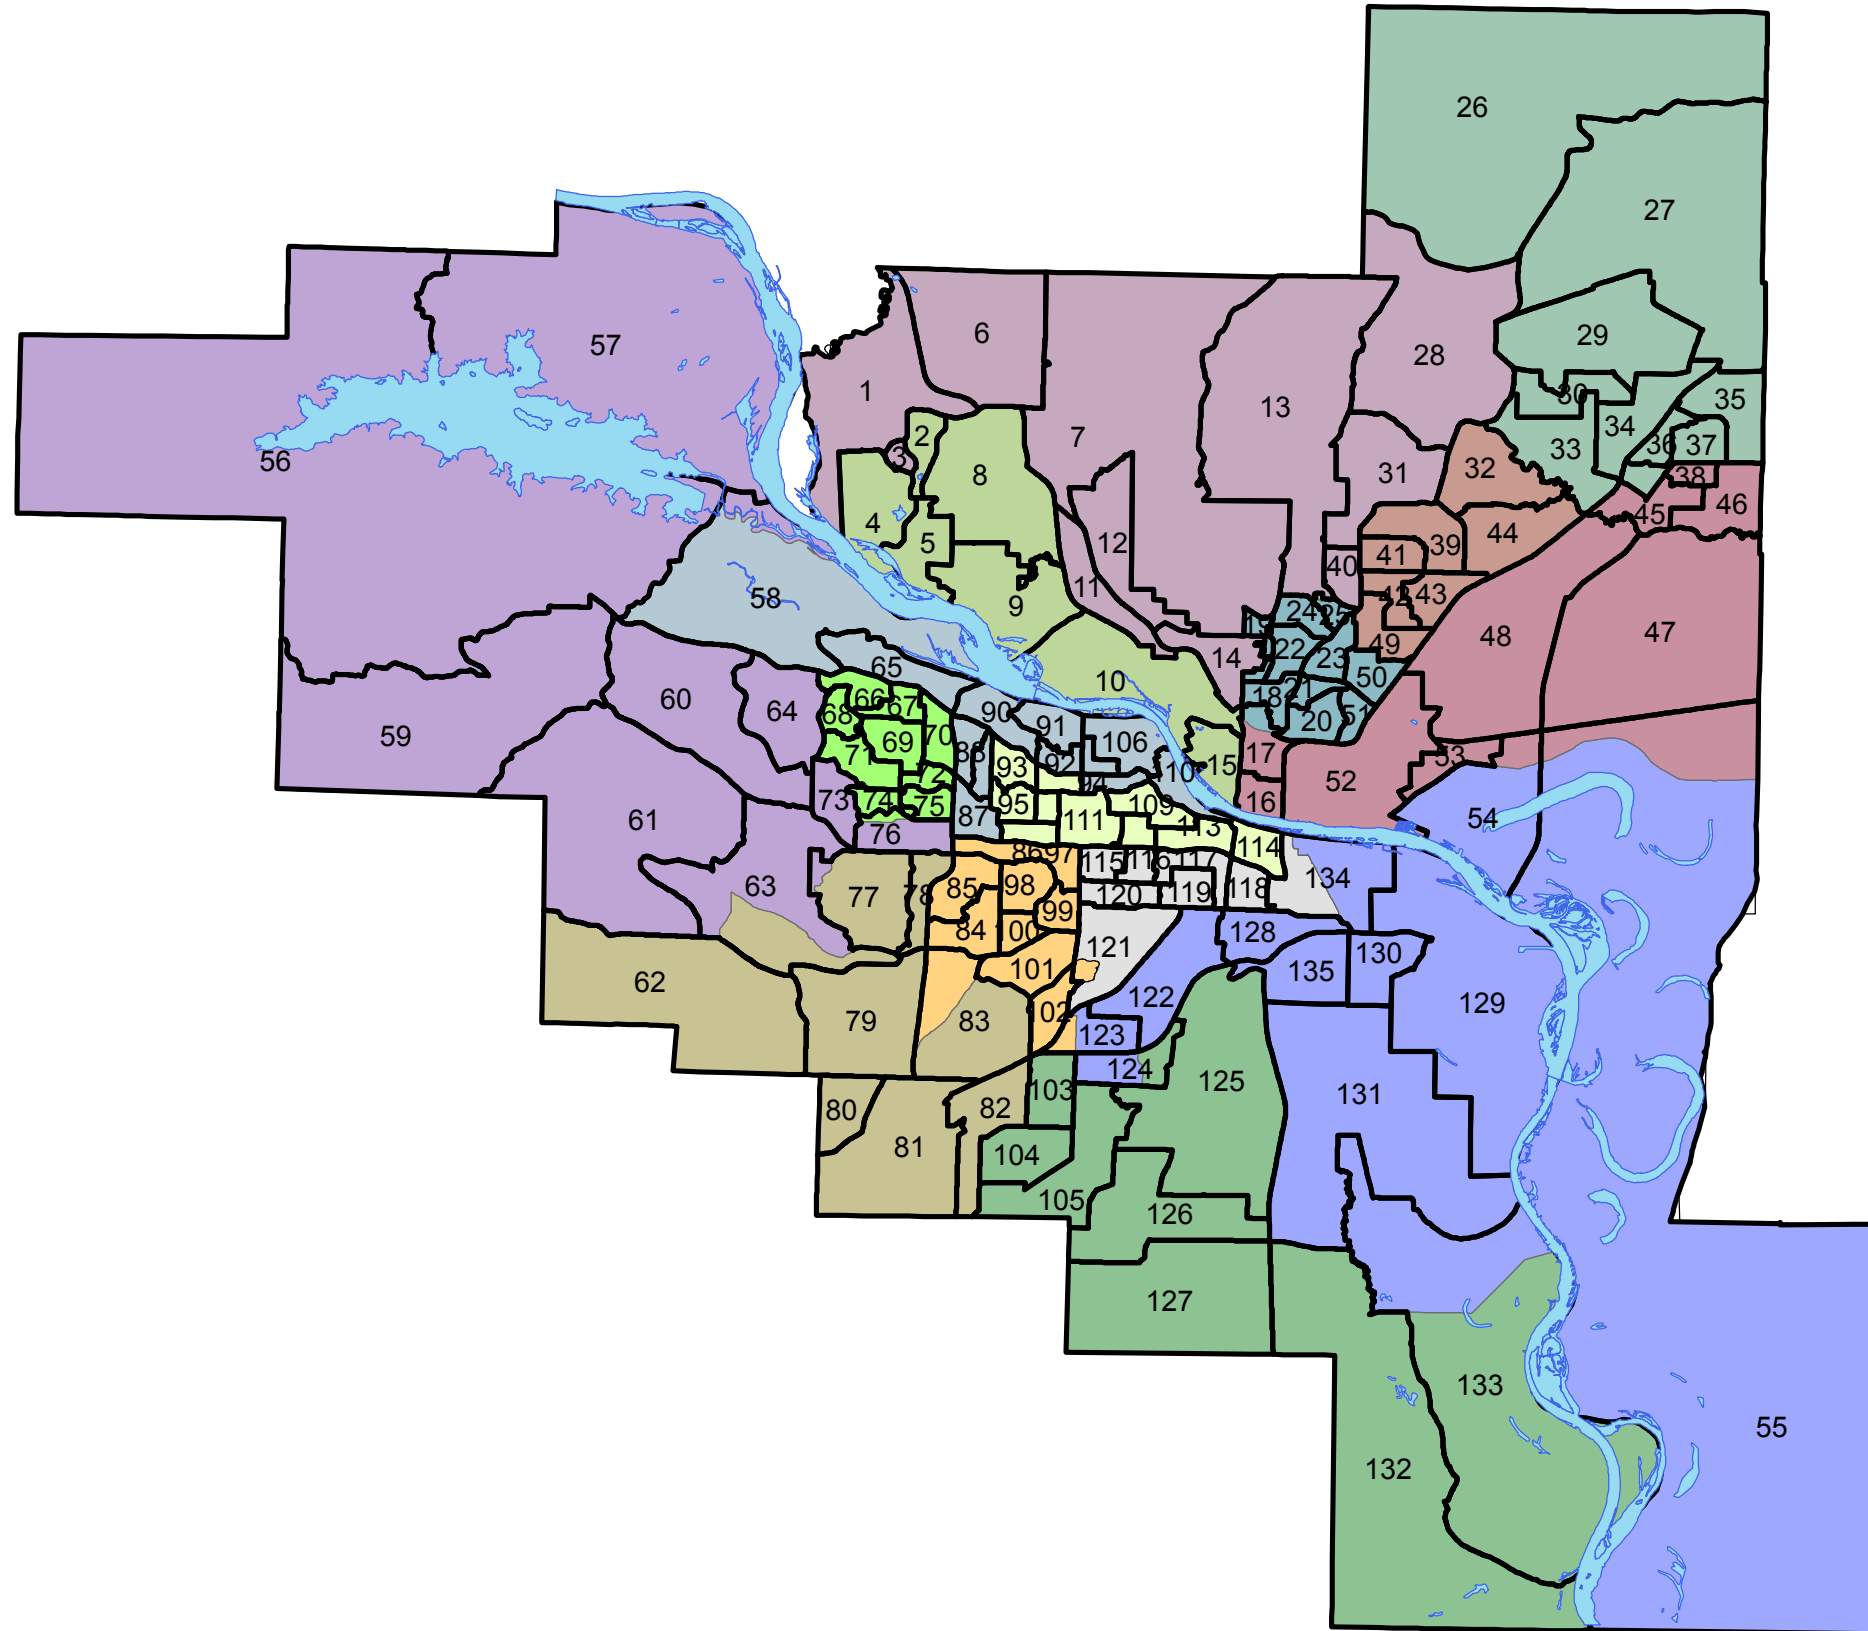

Justice of the Peace Districts

Legend

▭ Precinct Lines-Precinct numbers in black

Justice of the Peace

District Number

- 1
- 2
- 3
- 4
- 5
- 6
- 7
- 8
- 9
- 10
- 11
- 12
- 13
- 14
- 15